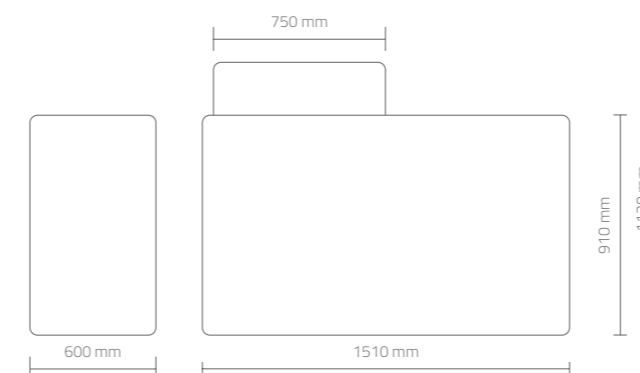

DIMENSIONI (mm) - DIMENSIONS (mm)