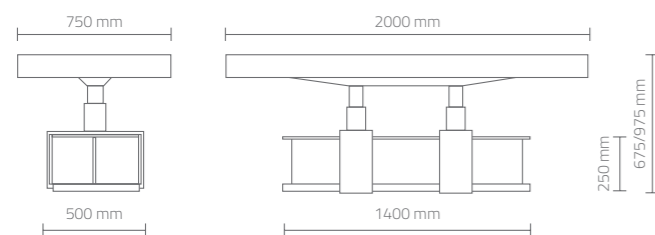

DIMENSIONI (mm) - DIMENSIONS (mm)

Lumina è un lettino elettrico multifunzionale dotato di quattro motori che grazie alla funzione Trendelenburg offre innumerevoli opzioni di regolazione. Il movimento elettrico del materasso è gestito da un telecomando e agevola qualsiasi tipo di trattamento. Lumina è dotato di un basamento con illuminazione LED che può anche essere utilizzato come appoggio per prodotti. Il materasso, estremamente confortevole, è in skai bianco. Il basamento in finitura bianco opaco.

Lumina is a multifunctional electric massage bed equipped with four motors. Thanks to "trendelenburg" function offers countless adjustment options. The electric movement of the mattress is controlled by remote control and facilitates any type of treatment. Lumina is equipped with a basement with Led lighting which can be used for products positioning. The extremely comfortable mattress is made of white skai, the base is matt white finish.