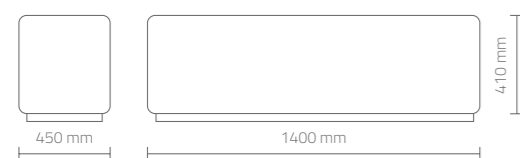

DIMENSIONI (mm) - DIMENSIONS (mm)