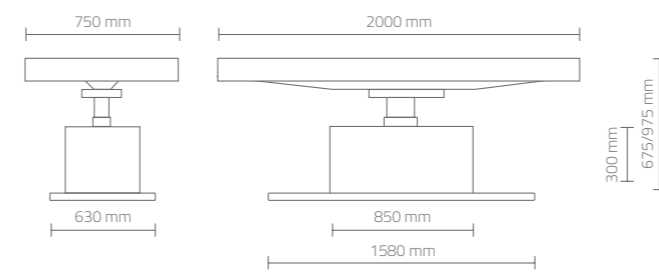

DIMENSIONI (mm) - DIMENSIONS (mm)

SENSE è un lettino per massaggi elettrico, mono-colonna, con materasso in skai bianco dotato di foro facciale con relativo tappo e portarotolo, disponibile anche nella versione con braccioli regolabili. La regolazione dell'altezza e dello schienale avviene tramite telecomando. Il basamento è bianco opaco e l'ovale è rivestito in skai disponibile in 12 colori.

SENSE is an electric massage bed with one column, with white skai mattress, equipped with facial hole and relative cap and roll holder, and it is also available with adjustable armrests. The height regulation and the backrest inclination are managed by a remote control. The base is matt white and the oval part is covered in skai available in 12 colours.

* FINITURA COLORI SKAI - SKAI COLOURS FINISH