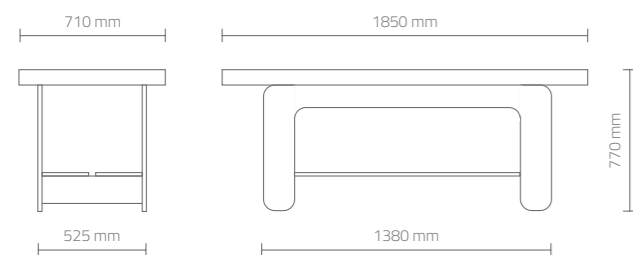

* FINITURA NOBILITATO - MELAMINE FACED-BOARD FINISH

0° to 45°

DIMENSIONI (mm) - DIMENSIONS (mm)

FINITURE - FINISHES

Struttura bianco opaco
Structure matt white

Piano rovere bardolino
Detail bardolino oak

Piano larice bianco
Detail white larch