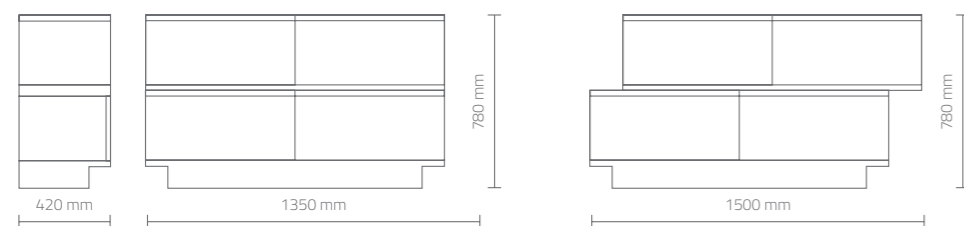

Struttura bianco opaco
Matt white structure

Frontali rovere bardolino*
Front details bardolino oak

* Disponibile in 4 finiture
* Available in 4 finishes

SWING H2O

SWING H2O

SWING

SWING

DIMENSIONI (mm) - DIMENSIONS (mm)