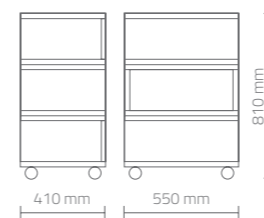

DIMENSIONI (mm) - DIMENSIONS (mm)

Carrello realizzato in nobilitato bianco lucido, dotato di due cassetti push & pull e un vano a giorno centrale. Frontali cassetti in legno disponibili in tre diverse finiture: rovere bardolino, larice bianco, wengé naturale.

Trolley made of glossy white melamine-faced board provided with 2 push & pull drawers and one central compartment. Front details available in three different finishes: bardolino oak, white larch, natural wengé.