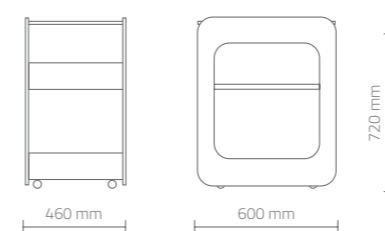

DIMENSIONI (mm) - DIMENSIONS (mm)

Creo è un ottimo complemento di lavoro dal carattere originale e raffinato, realizzato in nobilitato bianco opaco con ripiani disponibili in due diverse finiture: larice bianco e rovere bardolino. Pensato nei minimi dettagli, Creo è adattabile ad ogni esigenza. Il piano superiore durante la fase di montaggio può essere posizionato a filo struttura, soluzione ideale come piano d'appoggio per i macchinari.

Creo is an excellent complement, original and refined, made of matt white melamine-faced board with shelves available in two different finishes: white larch and bardolino oak. Creo can be used for different uses; during assembling top shelf can be positioned flush structure, the best solution as support tray for machineries.

CARRELLO SWING | TROLLEY SWING

FINITURE - FINISHES

Struttura bianco lucido
Structure glossy white

Frontali rovere bardolino
Front details bardolino oak

Frontali larice bianco
Shelves white larch

Frontali wengé naturale
Shelves matt white