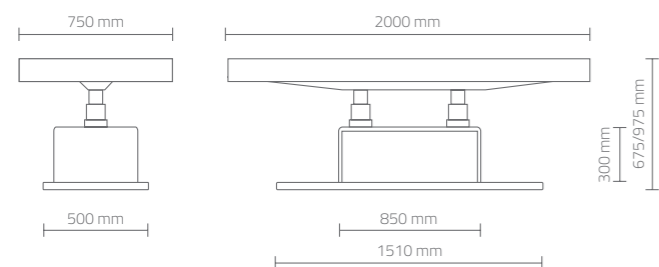

The mattress in white skai is available with or without adjustable armrests.

* FINITURA NOBILITATO - MELAMINE FACED-BOARD FINISH

DIMENSIONI (mm) - DIMENSIONS (mm)

FINITURA IN FOTO - FINISH IN THE PICTURE