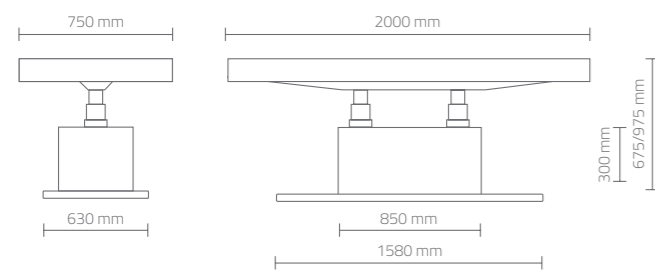

- Heated mattress
- Adjustable armrests
- Mattress 850 mm

Up & Down 0° to 45° Mover

VERSIONE CON MATERASSO
SENZA BRACCIOLI
VERSION WITH MATTRESS
WITHOUT ARMRESTS

OPTIONAL:

- Materasso riscaldato
- Braccioli
- Materasso 850 mm

- Heated mattress
- Armrests
- Mattress 850 mm

Up & Down 0° to 45°

VERSIONE CON MATERASSO
SENZA BRACCIOLI
VERSION WITH MATTRESS
WITHOUT ARMRESTS

Up & Down 0° to 45° Mover

DIMENSIONI (mm) - DIMENSIONS (mm)