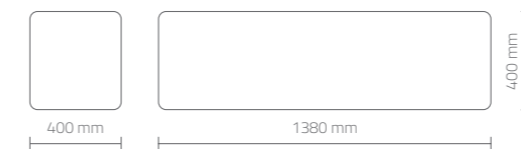

Mobile a parete sospeso con anta a ribalta in nobilitato
disponibile in 10 diverse finiture.

Hanging furniture made of melamine-faced board available
in 10 different finishes with flap door.

DIMENSIONI (mm) - DIMENSIONS (mm)