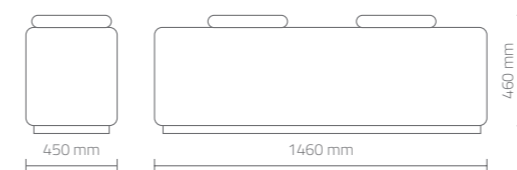

DIMENSIONI (mm) - DIMENSIONS (mm)