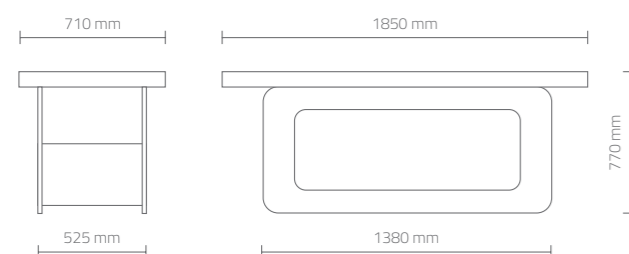

DIMENSIONI (mm) - DIMENSIONS (mm)

OPTIONAL - ACCESSORIES MATERASSO RISCALDATO- HEATED MATTRESS

Creo è un lettino per massaggi in finitura bianco opaco con una struttura dalle linee curve e sinuose che gli conferiscono un aspetto originale e unico. Il materasso è realizzato in skai bianco ed è dotato di foro facciale, relativo tappo e portarotolo. La testata è regolabile manualmente in diverse posizioni. È dotato di piano d'appoggio disponibile in due diverse finiture.

Creo is a massage bed with matt white structure with curved and sinuous lines that give an original and unique appearance. The mattress, made of white skai, is equipped with facial hole with cap and roll holder. The headrest is manually adjustable in different positions. It is equipped with a shelf on the base available in two different finishes.

LETTINO SWING | MASSAGE BED SWING

FINITURE - FINISHES

Struttura bianco lucido Structure glossy white	
Frontali rovere bardolino Front details bardolino oak	
Frontali larice bianco Front details white larch	
Frontali wengé naturale Front details natural wengé