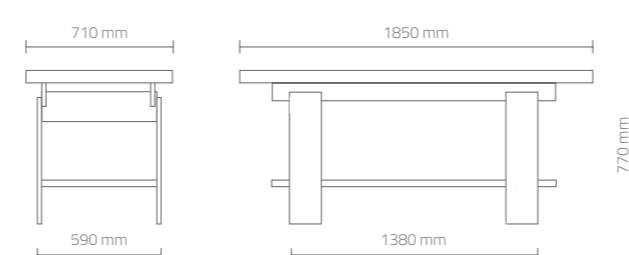

OPTIONAL - ACCESSORIES
MATERASSO RISCALDATO - HEATED MATTRESS

0° to 45°

DIMENSIONI (mm) - DIMENSIONS (mm)